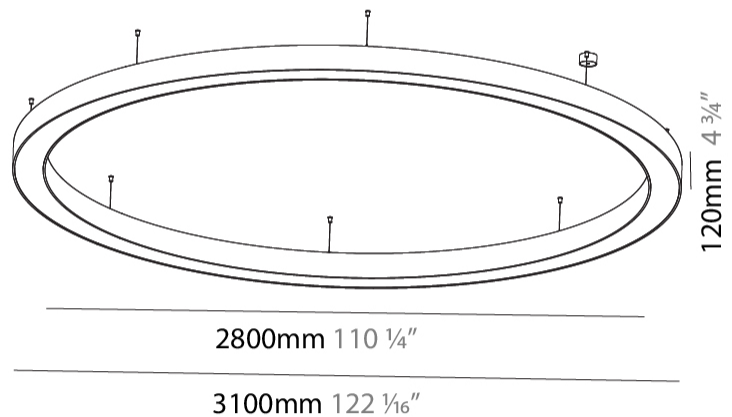

GENERAL

Series: Glorious
Subseries: Glorious 150
Partner: Prolicht
Division: Architectural
Installation: Suspension
Product Type: Pendant
Mounting Location: Ceiling
Light Distribution: Direct / Indirect

PHYSICAL

Shape: Round
Diameter (mm): 3100
Diameter (in): 122 1/16
Depth (mm): 120
Depth (in): 4 3/4
Max. Overall Height (mm): 2120
Max. Overall Height (in): 83 7/16
Weight (kg): 40.905
Weight (lbs): 90.18
Diffuser: PMMA - Opal
Fixture Finish: SSR / BKV / CWI / CRY / HAB / UFT / ITA / RUA / FTG / MYG / LOD / PUS / FRO / FUP / KIA / POP / BLS / SPG / MEY / GOH / CHC / COM / ABZ / JAG / OBR / MOS / ROR
Fixture Material: PMMA / Aluminum

ELECTRICAL

Lamp Type: LED (Zhaga Standard)
Input Wattage (W): 235
Total Output Wattage (W): 192 / 153.6 (3500K)
Dimming: 0-10V Dimming / Phase Dimming (120Vac Only)
Driver Included: Yes
Driver Location: Integrated
Driver Type: Constant Current - 120 / 277Vac
Driver Class: Class 2
Input Voltage (V): 120 - 277
Constant Current (MA): 350 / 800 (3500K)

LED

Color Temperature (°K): 2700 / 3000 / 3500 / 4000
Max. Delivered Lumen (lm): Max 22676 (13971 Dir / 8705 Ind)
Nominal Lumen (lm): Max 32240
CRI: >90 CRI
Efficiency (%): 70
Lamp Life (hrs): 50000

OPTICAL

RATINGS AND CERTIFICATIONS

Certified By: Certified for North American Standards
IP rating: IP20